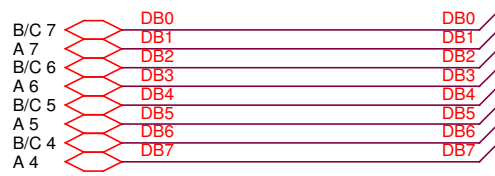

X1:

X1:

R1: Stromteiler-R 8*910, Typ 38-94 (4538.8-9446.76)

Title		
NANOS-ZRE-Baugruppe		
Size	Document Number	Rev
A4	R-233-101/016 Sp (2)	0.1
Date:	Thursday, March 05, 2009	Sheet 1 of 2