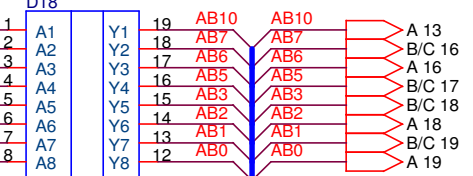

X1:

X1:

R1: Stromteiler-R 8*910, Typ 38-94 (4538.8-9446.76)

Title		
NANOS-ZRE-Baugruppe		
Size	Document Number	Rev
A4	R-233-101/016 Sp (2)	0.1
Date:	Thursday, March 05, 2009	Sheet 1 of 2